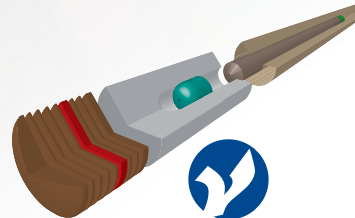

VIKORE
AMERICAN PERFORMANCE

MADE IN THE USA