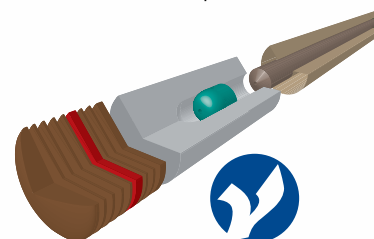

MADE IN THE USA

JULY
12
DEADLINE

EACH CUE MADE IS A ONE TIME RUN - PREORDER ONLY
ALL CUES ARE NUMBER ENGRAVED