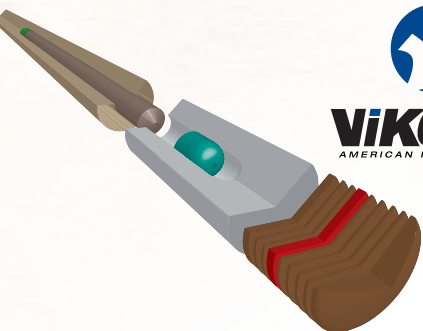

NOVEMBER 2013
PRE-ORDER NOW!

VIKING 59-SUNBURST

Inspired by the worlds most famous classic guitars and rock 'n' roll, carefully crafted by our Viking Artisans, this CueWorks original ROCKS!! These cues are carefully stained one at a time by hand. Therefore each cue will have unique variations and become truly a "one-of-a-kind" Viking Cue.

SS009-B

Featuring:

- ViKORE American Performance Shaft
- Tiger Everest Medium Laminated Tip
- No Wrap 3-Color Sunburst Design
- Grain Enhancing Stain - Hand Applied
- Hand-picked Michigan Maple
- Limited Lifetime Warranty

**EVERY
CUE
UNIQUE!**

$329 MSRP

**SEPT
9
DEADLINE**

**EACH CUE MADE IS A ONE TIME RUN - PREORDER ONLY
ALL CUES ARE NUMBER ENGRAVED**

MADE IN THE USA