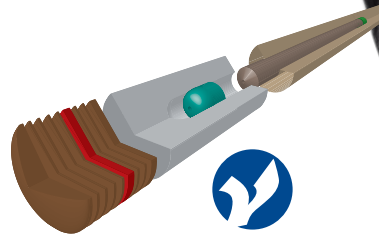

OCTOBER 2013
PRE-ORDER NOW!

VIKING SAMHAIN (A)

In the spirit of the season, Viking CueWorks presents the Viking Samhain, a limited edition cue with two devilish variations that give you ALL TREAT with NO TRICKS. This Gator-gripped beauty is ready to throw-down with its VIKORE American Performance shaft and sure to intimidate the "faint of heart" with its aggressive style. **Stated Simply... Fear this cue.**

SS008-A

Featuring:

- VIKORE American Performance Shaft
- Kamui™ Black Soft Tip
- Handpicked Birdseye Maple with Grain Enhancing Stain
- 8 Tribal Inlays
- Maple Accent Rings
- Stainless Steel Joint
- Alligator Skin Embossed Premium Leather
- Limited Lifetime Warranty

HANDPICKED
BIRDSEYE
MAPLE

$599 MSRP

VIKORE
AMERICAN PERFORMANCE

VIKING
CUES

MADE IN THE USA

AUG
5
DEADLINE

EACH CUE MADE IS A ONE TIME RUN - PREORDER ONLY
ALL CUES ARE NUMBER ENGRAVED

KAMUI
tips